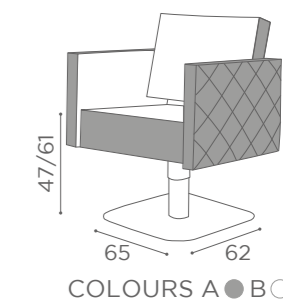

SEE PAGE 21 FOR
RECLINING VERSION

In photo:
A Vintage Brown F5
B Vintage White G3

CHAIRS SQUARE+

	SWIVEL	PUMP WITH BRAKE	BLACK PUMP WITH BRAKE
★	CH/100-1 €929	CH/100-4 €1.329	CH/100-4N €1.379
R	CH/100-1/R €1.129	CH/100-4/R €1.429	CH/100-4/RN €1.479
S	CH/100-1/S €1.129	CH/100-4/S €1.429	CH/100-4/SN €1.479