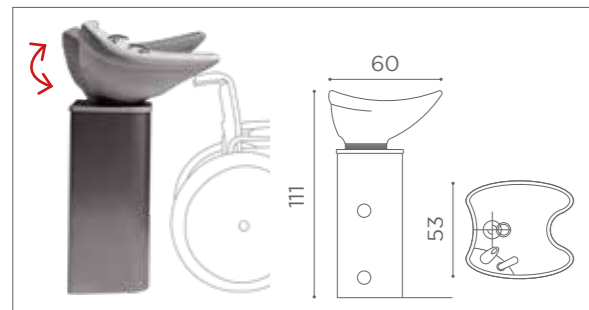

ACCESSORIES

COLUMN