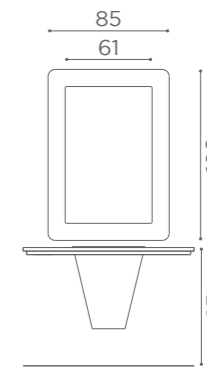

BARBER CLIFF