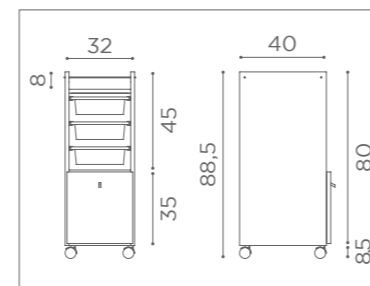

TROLLEYS

GLAM

MATERIALS

HAIRDRYER HOLDER INCLUDED WITH TROLLEYS

STYLE

CANNES WOOD

FRONT AVAILABLE IN THE MATERIALS

CANNES STEEL