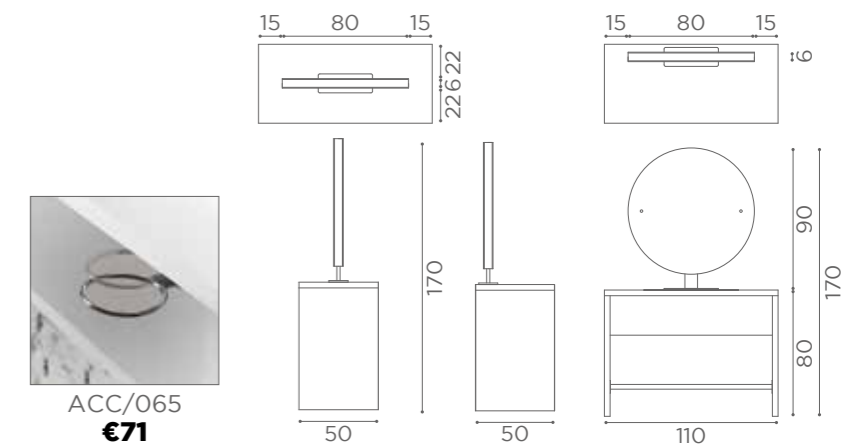

MIRRORS
BROOKLYN

MIRRORS
BROOKLYN