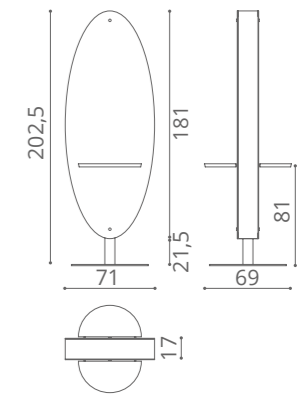

MIRRORS
MERCURY

MIRRORS
MERCURY