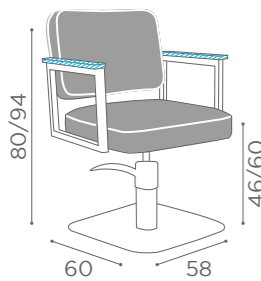

COLOURS A ● B ○
MATERIALS C ●