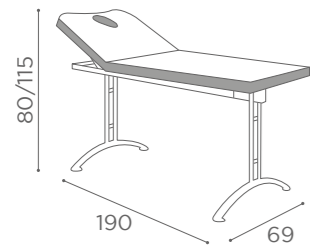

MB/L14
€899

MB/A66
€115

In photo:
Vintage Grey K1

BEDS
PROFESSIONAL

MB/L9
€999

MB/A66
€115

COLOURS A ○ B ●

In photo:
A Milk 61
B Mango 53