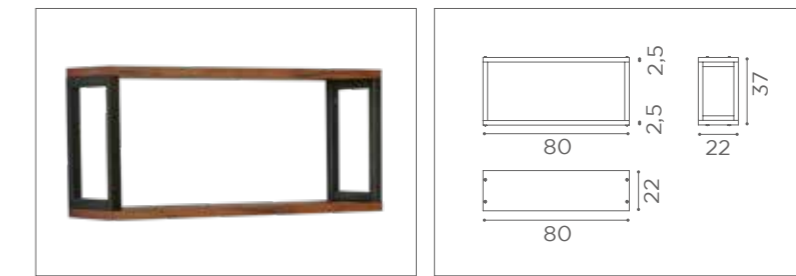

RT/095
€249

CAMDEN AND EYE
AVAILABLE IN
THE MATERIALS

VINTAGE
01   BLACK
ASH 02   CEMENT
GREY 03