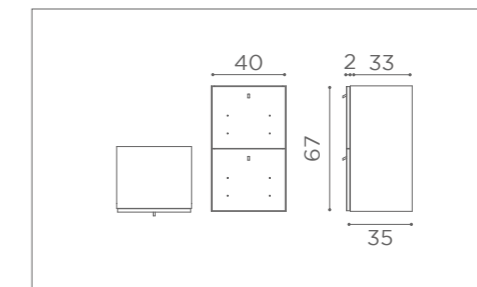

TROLLEYS

GLAM

MATERIALS

HAIRDRYER HOLDER INCLUDED WITH TROLLEYS

STYLE

CANNES WOOD

FRONT AVAILABLE IN THE MATERIALS

CANNES STEEL