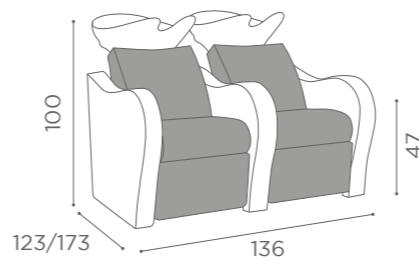

WASH UNITS LUXURY+

FOR LUXURY
AND LUXURY+

COVER ACC/125
€149

LINK ACC/110
€23

97X122X5cm

SEPARÈ ACC/120
€449

In photo:
A Champagne 10
B Black Coffee 59

COLOURS A ● BO