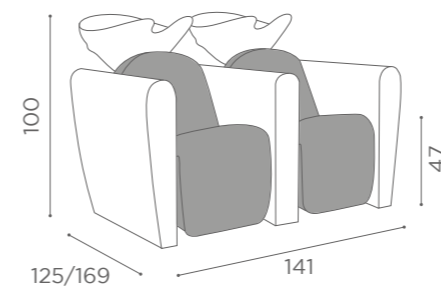

COLOURS A ● BO