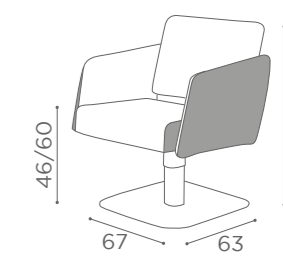

COLOURS A ● B ○

In photo:
Honey L1

CHAIRS QUADRO

	SWIVEL	PUMP WITH BRAKE		BLACK PUMP WITH BRAKE
★	SH/790-1 €679	SH/790-4 €1.079	★	SH/790-4N €1.129
R	SH/790-1/R €879	SH/790-4/R €1.179	R	SH/790-4/RN €1.229
S	SH/790-1/S €879	SH/790-4/S €1.179	S	SH/790-4/SN €1.229