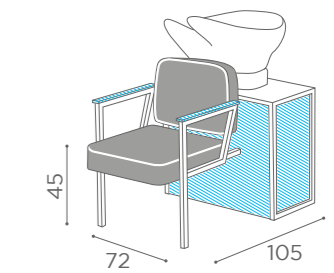

WASH UNITS MADISONWASH 1 POSITION

STRUCTURE WITH
LAMINATE PANELS
In photo
Vintage 01

	WU/450/B €2.249
	WU/450/N €2.349

● AVAILABLE IN THE MATERIALS

VINTAGE 01 BLACK ASH 02 CEMENT GREY 03

COLOURS A ● B ○
MATERIALS C ●