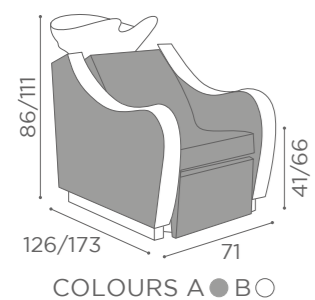

LIFT LEG REST MASSAGE	LIFT LEG REST
	WU/155/B €4.899	WU/150/B €3.999
	WU/155/N €4.999	WU/150/N €4.099