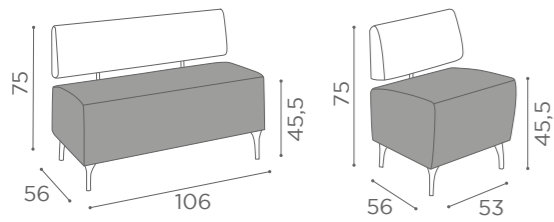

SH/994
"S" SHAPE
€1.379

In photo:
Honey L1

"C" SHAPE

"S" SHAPE

COLOURS A ● BO

WAITING AREA
OPALE

SH/954
€679

SH/955
€979