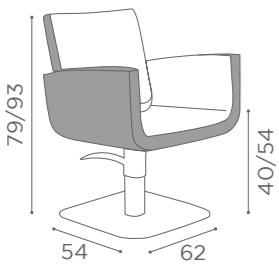

SEE PAGE 21 FOR
RECLINING VERSION

In photo:
A Vintage Black G1
B Vintage White G3

COLOURS A ● B ○

CHAIRS YOU

	SWIVEL	PUMP WITH BRAKE		BLACK PUMP WITH BRAKE
★	CH/050-1 €649	CH/050-4 €1.049	★	CH/050-4N €1.099
R	CH/050-1/R €849	CH/050-4/R €1.149	R	CH/050-4/RN €1.199
S	CH/050-1/S €849	CH/050-4/S €1.149	S	CH/050-4/SN €1.199