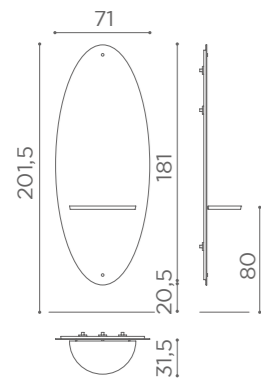

MIRRORS
MERCURY

MIRRORS
MERCURY