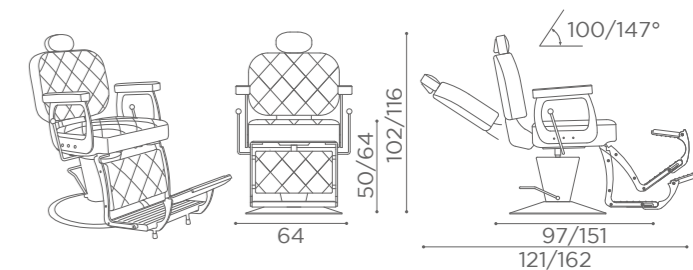

SH/268-6
€4.379

In photo:
Vintage
Wine K7

BARBER
ELITE+

SH/297-6
€4.099

SH/298-6
€4.499

BARBER
PREMIER WHITE

SH/276-6
€3.999

SH/277-6
€4.379