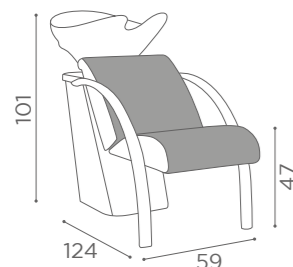

In photo:
A Vintage Black G1
B Vintage Tan G2
C Vintage 01

WASH UNITS DREAMWASH

LINK
SH/881
€329

	SH/222/B €1.629
	SH/222/N €1.729

COLOURS A ● B ○

In photo:
Chocolate Milk K3

LINK
BLACK WU/L251
SILVER WU/L252
RED WU/L253
€329