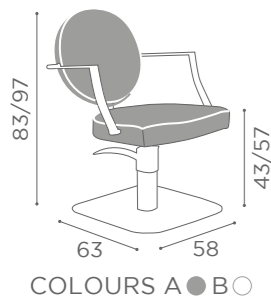

SWIVEL	PUMP WITH BRAKE		BLACK PUMP WITH BRAKE
★	CH/040-1 €749	CH/040-4 €1.149	★	CH/040-4N €1.199
R	CH/040-1/R €949	CH/040-4/R €1.249	R	CH/040-4/RN €1.299
S	CH/040-1/S €949	CH/040-4/S €1.249	S	CH/040-4/SN €1.299