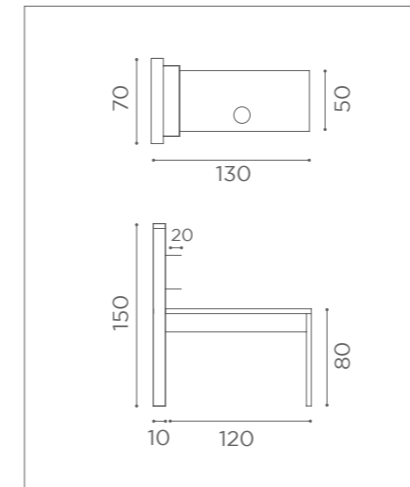

MB/MT131
EXTRACTOR
FAN 30W
€1.399

MB/MT132
EXTRACTOR
FAN 60W
€1.849

MANICURE
ALLURE

TRACK MB/C42
€499
See page 32

30W

60W

LED LIGHTING

MANICURE
ALLURE