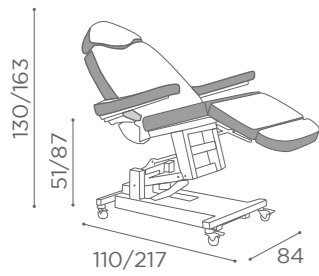

TREATMENT CHAIRS
PODOLUX

MB/P30
€3.999

MB/P30-P
€139

In photo:
Vintage White G3

TREATMENT CHAIRS DALLAS

MB/P10
€3.629

MB/P11
€3.629

COLOURS A ○ B ●