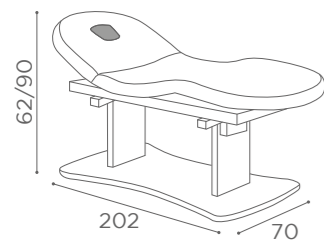

MEDICAL & BEAUTY

100% MADE IN ITALY

COLLECTION 2022

BEDS
LOTUS

MB/L16
€4.999

MB/A26
€279

MB/A25
€99

COLOURS A ○ B ●