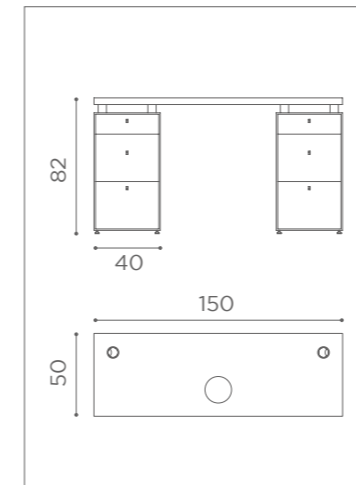

MB/MT017
€1.439