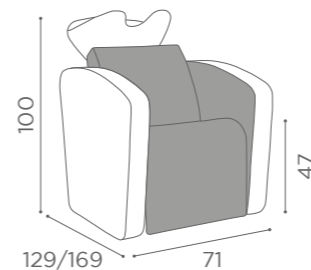

WASH UNITS SUBLIME

COLOURS A ● B ○