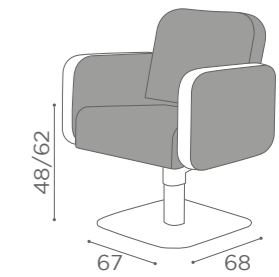

COLOURS A ● B ○

SEE PAGE 21 FOR
RECLINING VERSION

In photo:
Bordeaux H8

CHAIRS ICON

	SWIVEL	PUMP WITH BRAKE		BLACK PUMP WITH BRAKE
★	CH/070-1 €799	CH/070-4 €1.199	★	CH/070-4N €1.249
R	CH/070-1/R €999	CH/070-4/R €1.299	R	CH/070-4/RN €1.349
S	CH/070-1/S €999	CH/070-4/S €1.299	S	CH/070-4/SN €1.349