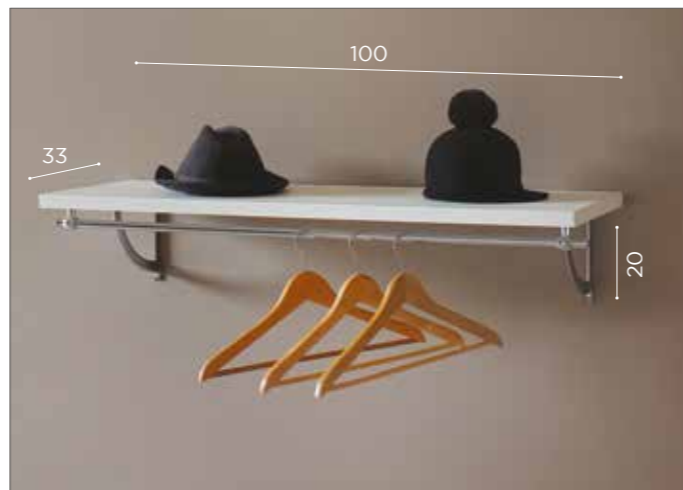

COATS

MB/A96
€299