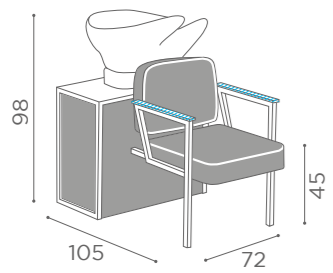

VINTAGE 01   BLACK ASH 02   CEMENT GREY 03

COLOURS A ● B ○
MATERIALS C ●

In photo:
A Tea 62
B Espresso 64
C Black Ash 02