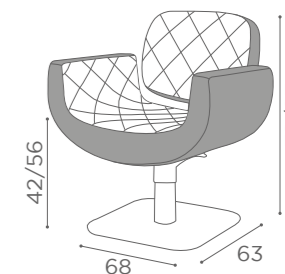

COLOURS A ● B ○

SEE PAGE 21 FOR
RECLINING VERSION

In photo:
Honey L1

CHAIRS NAOMI+

	SWIVEL	PUMP WITH BRAKE		BLACK PUMP WITH BRAKE
★	CH/170-1 €899	CH/170-4 €1.299	★	CH/170-4N €1.349
R	CH/170-1/R €1.099	CH/170-4/R €1.399	R	CH/170-4/RN €1.449
S	CH/170-1/S €1.099	CH/170-4/S €1.399	S	CH/170-4/SN €1.449