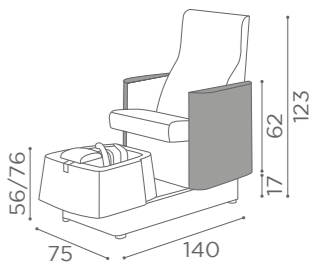

COLOURS A ○ B ●

In photo:
A Vintage White G3
B Vintage Grey K1

PODO
ATLANTIS

90°
ROTATION

	MASSAGE
MB/PC250 €2.499	MB/PC260 €3.249

MB/A95
€169

In photo:
A Cappuccino 63
B Champagne 10

COLOURS A ○ B ●