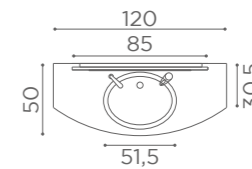

BARBER HORIZON

BARBER CLIFF

MM/041
€1.569