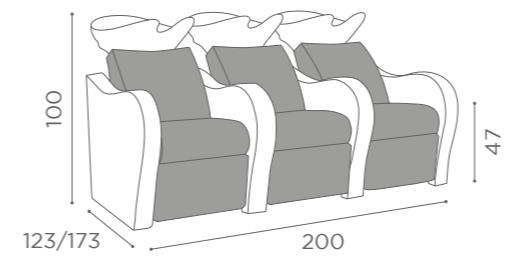

COLOURS A ● BO