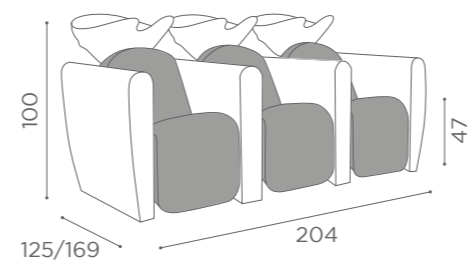

COLOURS A ● BO