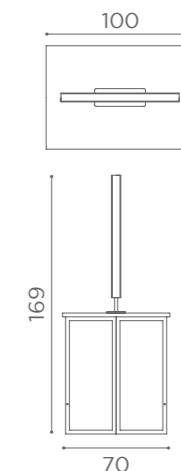

MIRRORS
LONDON

BRIDGE

AVAILABLE
IN THE
MATERIALS

MIRRORS
LONDON

AVAILABLE
IN THE
MATERIALS