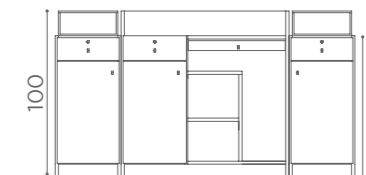

DESKS
MILLENNIUM

L60XW30cm

In photo:
Champagne 10

DESKS
ROMANCE

L60XW30cm