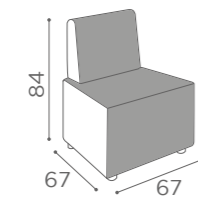

COLOURS A ● BO

In photo:
Vintage White G3
Vintage Brown F5