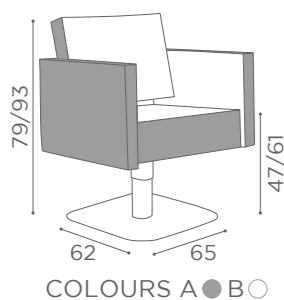

COLOURS A ● B ○

SEE PAGE 21 FOR
RECLINING VERSION

In photo:
Sage Green N6

CHAIRS SQUARE

	SWIVEL	PUMP WITH BRAKE	BLACK PUMP WITH BRAKE
★	SH/890-1 €779	SH/890-4 €1.179	SH/890-4N €1.229
R	SH/890-1/R €979	SH/890-4/R €1.279	SH/890-4/RN €1.329
S	SH/890-1/S €979	SH/890-4/S €1.279	SH/890-4/SN €1.329