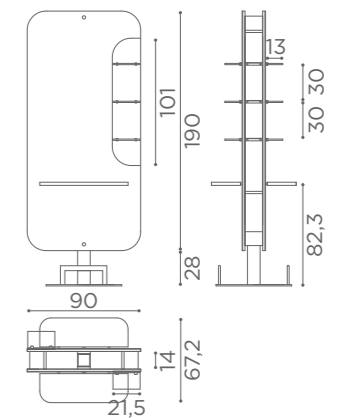

MI/522-10
€3.499

In photo:
Honey L1

MIRRORS
NEW YORK

MI/510-09
€1.499

MIRRORS
NEW YORK

MI/512-09
€3.499

MIRRORS
PLANET

MI/490-05
€1.499