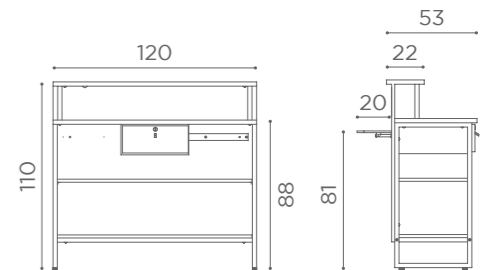

DESKS
IMPACT+

L60XW30cm

In photo:
Vintage
Black G1

DESKS
CARNABY

AVAILABLE IN THE MATERIALS