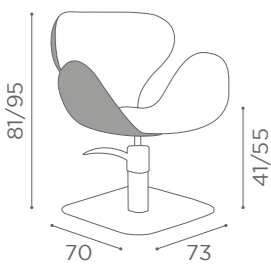

COLOURS A ● B ○

SEE PAGE 21 FOR
RECLINING VERSION

In photo:
A Vintage Tan G2
B Vintage White G3

CHAIRS TULIP

	SWIVEL	PUMP WITH BRAKE		BLACK PUMP WITH BRAKE
★	SH/300-1 €1.079	SH/300-4 €1.479	★	SH/300-4N €1.529
R	SH/300-1/R €1.279	SH/300-4/R €1.579	R	SH/300-4/RN €1.629
S	SH/300-1/S €1.279	SH/300-4/S €1.579	S	SH/300-4/SN €1.629