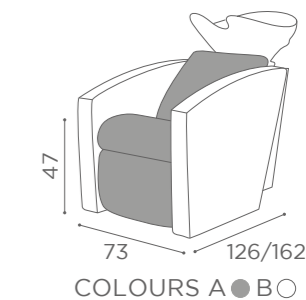

WASH UNITS GRAVITY

	LIFT LEG REST MASSAGE	LIFT LEG REST
	WU/155/B €4.899	WU/150/B €3.999
	WU/155/N €4.999	WU/150/N €4.099

In photo:
A Black Damask 25
B Gold Damask 24

WASH UNITS MIRAGE

LINK
SH/881
€329

	LEG REST	
	WU/110/B €2.799	WU/111/B €2.199
	WU/110/N €2.899	WU/111/N €2.299

In photo:
A Vintage White G3
B Vintage Chocolate H9