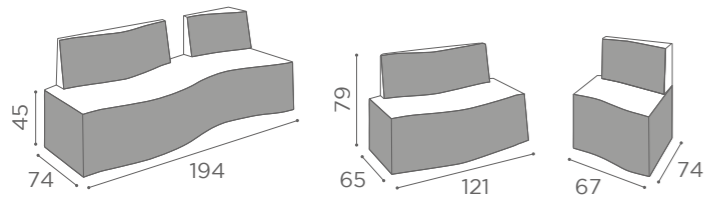

COLOURS A ● BO