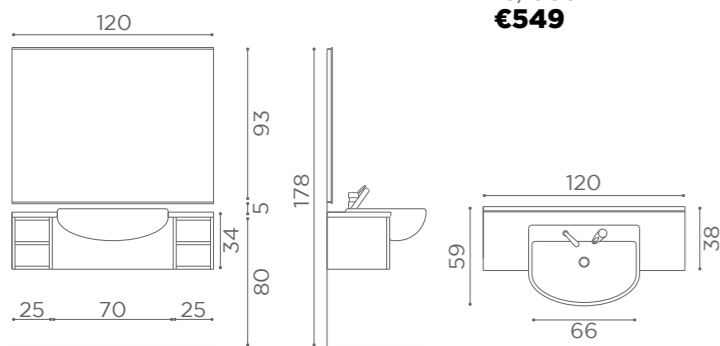

BARBER HORIZON

BARBER CLIFF