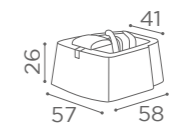

COLOURS A ○ B ●

In photo:
A Vintage White G3
B Vintage Grey K1

PODO
ATLANTIS

90°
ROTATION

	MASSAGE
MB/PC250 €2.499	MB/PC260 €3.249

MB/A95
€169

In photo:
A Cappuccino 63
B Champagne 10

COLOURS A ○ B ●