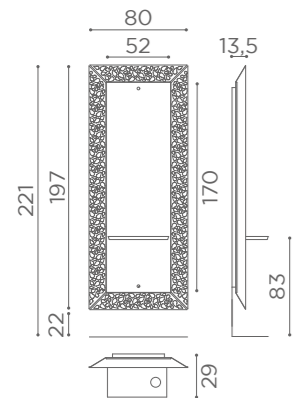

MI/450-06
€1.449