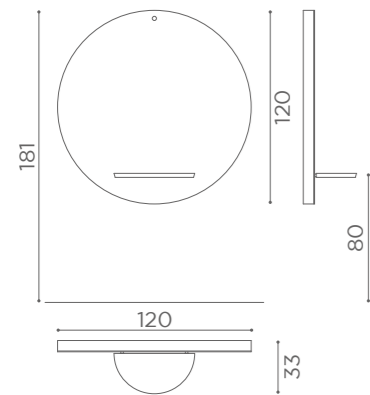

MI/522-10
€3.499

In photo:
Honey L1

MIRRORS
NEW YORK

MI/510-09
€1.499

MIRRORS
NEW YORK

MI/512-09
€3.499

MIRRORS
PLANET

MI/490-05
€1.499