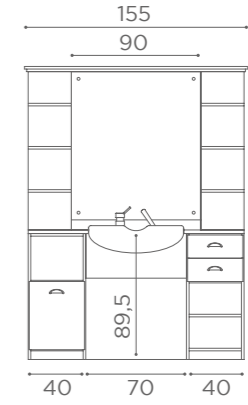

BARBER
TRIOMPHE VINTAGE

MM/110
€2.499