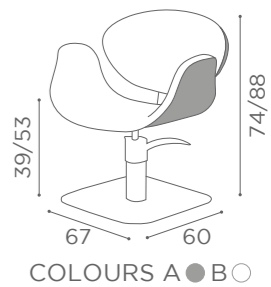

CHAIRS CAMILLE

	SWIVEL	PUMP WITH BRAKE		BLACK PUMP WITH BRAKE
★	CH/040-1 €749	CH/040-4 €1.149	★	CH/040-4N €1.199
R	CH/040-1/R €949	CH/040-4/R €1.249	R	CH/040-4/RN €1.299
S	CH/040-1/S €949	CH/040-4/S €1.249	S	CH/040-4/SN €1.299

In photo:
A Gold K6
B Milk 61

CHAIRS AMBER

	SWIVEL	PUMP WITH BRAKE		BLACK PUMP WITH BRAKE
★	SH/430-1 €729	SH/430-4 €1.129	★	SH/430-4N €1.179
R	SH/430-1/R €929	SH/430-4/R €1.229	R	SH/430-4/RN €1.279
S	SH/430-1/S €929	SH/430-4/S €1.229	S	SH/430-4/SN €1.279

SEE PAGE 21 FOR
RECLINING VERSION

In photo:
A Marine L2
B Gold K6