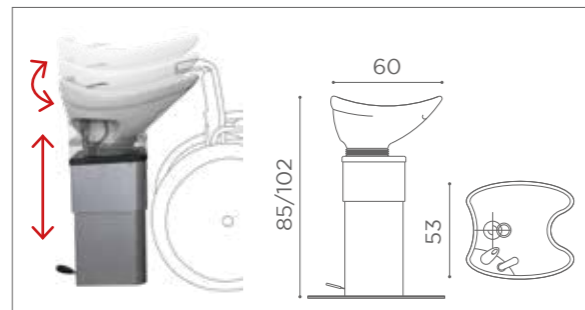

ACCESSORIES

COLUMN

WHITE BASIN ☐ WU/060/B **€899** BLACK BASIN ☒ WU/060/N **€999**

COLUMN+

WHITE BASIN ☐ WU/065/B **€1.499** BLACK BASIN ☒ WU/065/N **€1.599**

TABLE MIRROR

MI/335-B **€329**

CURTAIN

EACH PACK HAS 20 PIECES OF 27X27 CM (HOOKS INCLUDED)

ACC/070-B **€199**

DH/50 **€29**

FR/010 **€159**

FR/020 **€159**

FR/030 **€159**

FR/040 **€199**

CC/05 **€119**

CC/10 **€119**

CC/15 **€119**

CC/20 **€119**

CC/25 **€119**

CC/30 **€119**

SH/009 **€79**

PC/** **€65**

PC/035 **€65**

ACC/011 **€16**

ACC/012 **€24**

ACC/014 **€29**

ACC/019 **€15**

ACC/020 **€15**

ACC/026 **€19**

ACC/040 **€29**

ACC/021/N **€27**

ACC/025 **€43**

ACC/0174 **€12**

ACC/2614 **€139**

ACC/035 **€35**

COVER

MEDICAL & BEAUTY

100% MADE IN ITALY

COLLECTION 2022