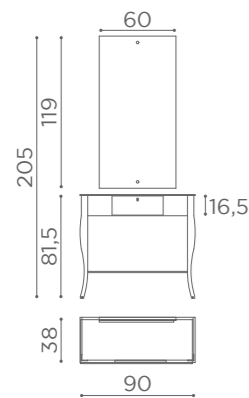

MIRRORS
SECRET

MIRRORS
HORIZON

AVAILABLE
IN THE
MATERIALS