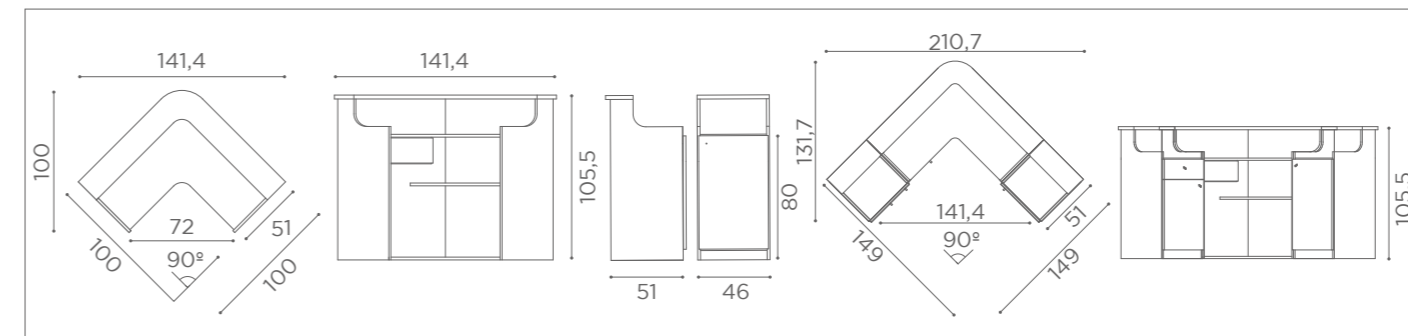

In photo:
Vintage Brown F5

DESKS
SMART

RD/260
€2.779

RD/262
€3.479

RD/264
€3.479

RD/266
€4.179

RD/266

DESKS
IMPACT