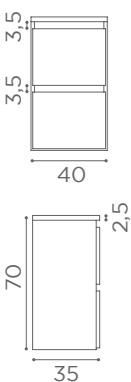

MIRRORS
LONDON

BRIDGE

AVAILABLE
IN THE
MATERIALS

MIRRORS
LONDON

AVAILABLE
IN THE
MATERIALS