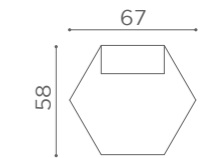

COLOURS A ● BO

In photo:
Marine L2
Gold K6