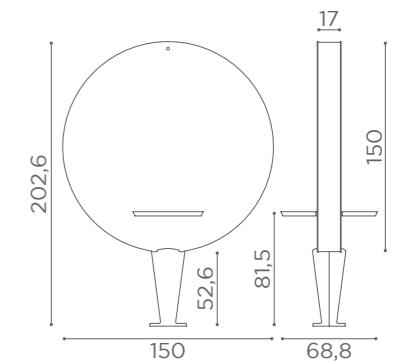

MIRRORS
PLANET

MIRRORS
PLANET