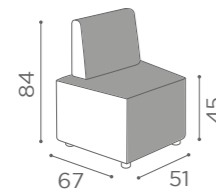

COLOURS A ● BO

In photo:
Vintage White G3
Vintage Brown F5