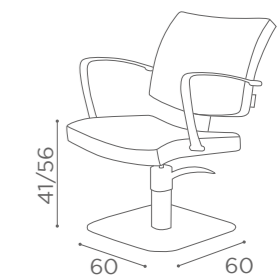

In photo:
Vintage Grey K1

CHAIRS MARGOT

	SWIVEL	PUMP WITH BRAKE		BLACK PUMP WITH BRAKE
★	CH/120-1 €779	CH/120-4 €1.179	★	CH/120-4N €1.229
R	CH/120-1/R €979	CH/120-4/R €1.279	R	CH/120-4/RN €1.329
S	CH/120-1/S €979	CH/120-4/S €1.279	S	CH/120-4/SN €1.329