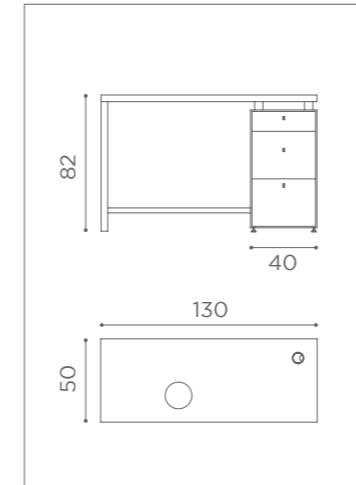

MB/MT015
€1.099