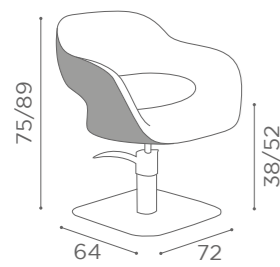

SWIVEL	PUMP WITH BRAKE		BLACK PUMP WITH BRAKE
★	SH/317-1 €719	SH/317-4 €1.119	★	SH/317-4N €1.169
R	SH/317-1/R €919	SH/317-4/R €1.219	R	SH/317-4/RN €1.269
S	SH/317-1/S €919	SH/317-4/S €1.219	S	SH/317-4/SN €1.269

COLOURS A ● B ○

In photo:
A Mango 53
B Vintage Chocolate H9