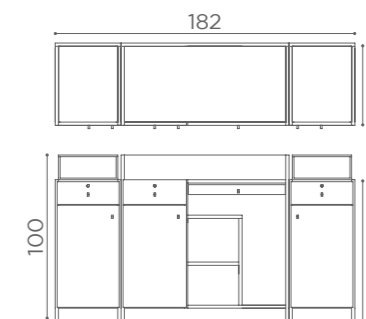

DESKS
MILLENNIUM

L60XW30cm

In photo:
Champagne 10

DESKS
ROMANCE

L60XW30cm