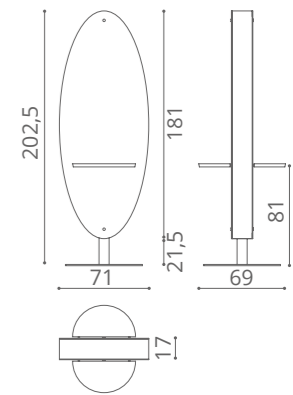

WOODEN
SHELF
AVAILABLE
IN THE
MATERIALS