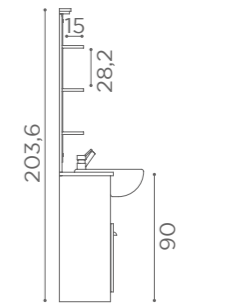

BARBER
TRIOMPHE VINTAGE

MM/110
€2.499

MM/111/B
€3.129

MM/111/N
€3.229

BARBER HORIZON

MM/080
€1.219

SHINE
RT/091
€479

MM/081
€1.919