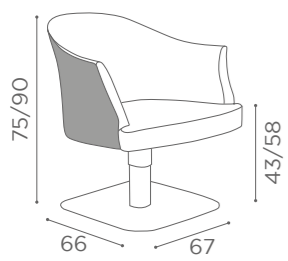

In photo:
Vintage Grey K1

CHAIRS MARGOT

	SWIVEL	PUMP WITH BRAKE		BLACK PUMP WITH BRAKE
★	CH/120-1 €779	CH/120-4 €1.179	★	CH/120-4N €1.229
R	CH/120-1/R €979	CH/120-4/R €1.279	R	CH/120-4/RN €1.329
S	CH/120-1/S €979	CH/120-4/S €1.279	S	CH/120-4/SN €1.329