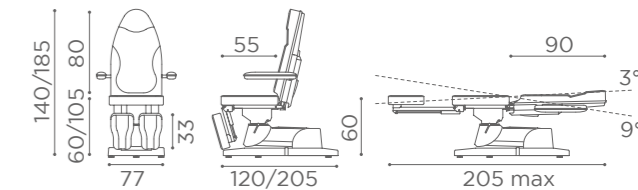

TREATMENT CHAIRS
PODOLUX

MB/P30
€3.999

MB/P30-P
€139

In photo:
Vintage White G3

TREATMENT CHAIRS DALLAS

MB/P10
€3.629

MB/P11
€3.629

COLOURS A ○ B ●