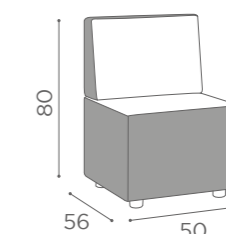

COLOURS A ● B O

In photo:
A Vintage White G3
B Vintage Brown F5