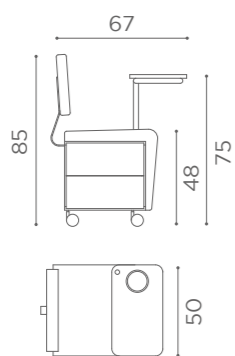

In photo:
Honey L1
Strawberry Milk K4
Chocolate Milk K3