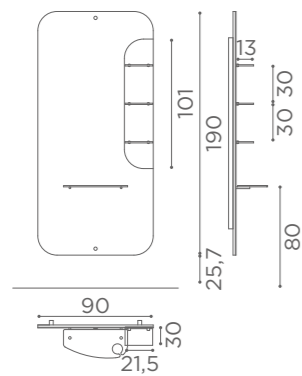

In photo:
Honey L1