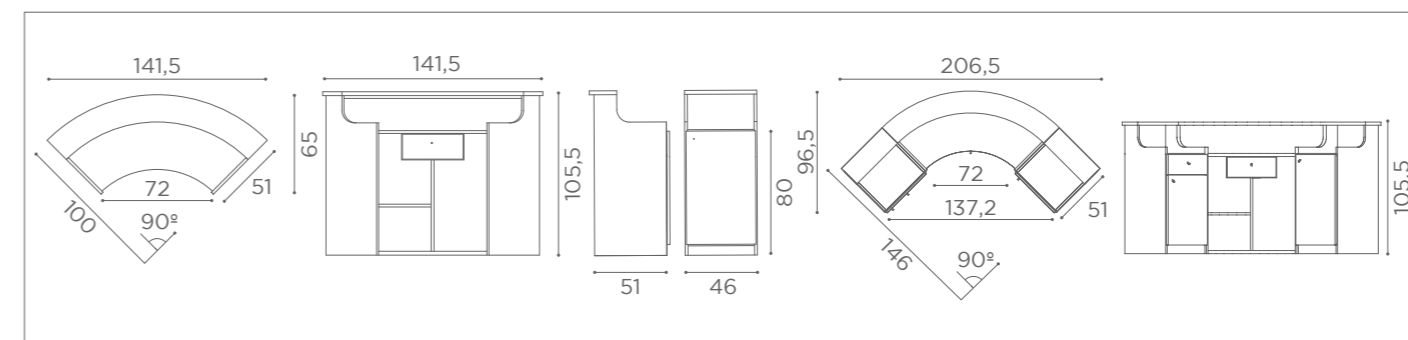

RD/256
€2.849

RD/140
€1.449

RD/142
€2.149

RD/144
€2.149

RD/146
€2.849

RD/256

DESKS
SMART

L60XW30cm
SHELF ACC/085
€299