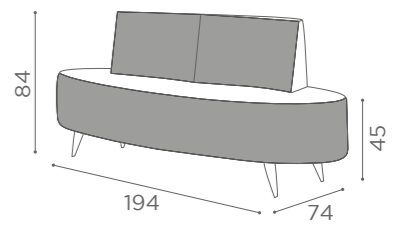

SH/994
"S" SHAPE
€1.379

In photo:
Honey L1

"C" SHAPE

"S" SHAPE

COLOURS A ● BO

WAITING AREA
OPALE

SH/954
€679

SH/955
€979