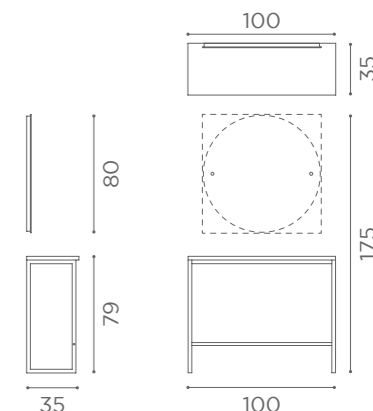

MIRRORS
LONDON

BRIDGE

AVAILABLE
IN THE
MATERIALS

MIRRORS
LONDON

AVAILABLE
IN THE
MATERIALS