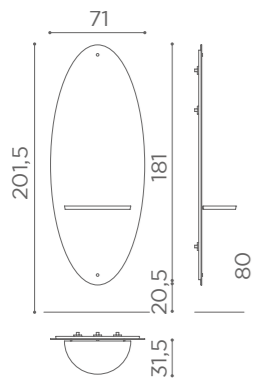

REMOTE CONTROL
FOR MULTICOLOUR
RGB LIGHTING