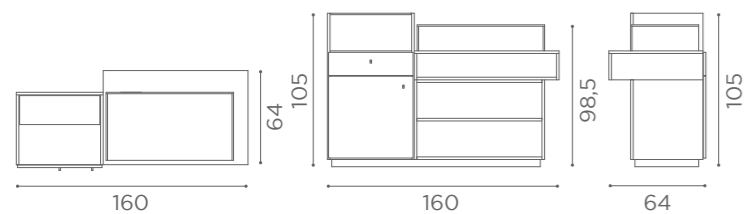

DESKS
DISCOVERY

L60XW30cm

BOX AVAILABLE IN THE MATERIALS

WAITING AREA
ELLE

In photo:
A Vintage White G3
B Vintage Brown F5