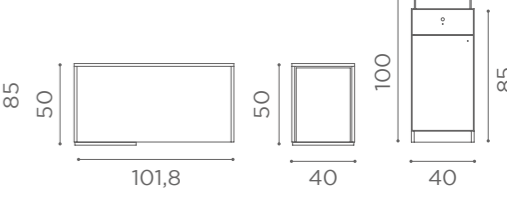

RD/282

RD/282
€3.149

L60XW30cm

SHELF ACC/084
€99

DESKS
DISCOVERY

RD/246
€2.199

RD/247
€2.199

L60XW30cm