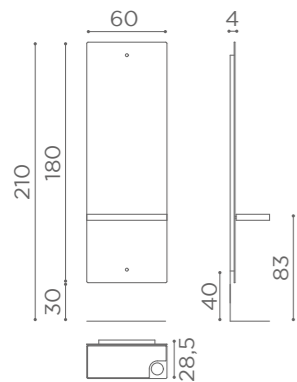

ST/033
€299