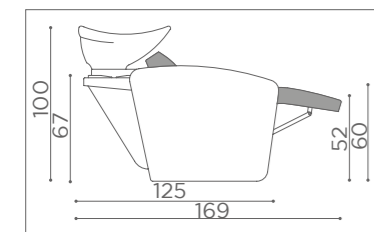

In photo:
A Milk 61
B Marine L2