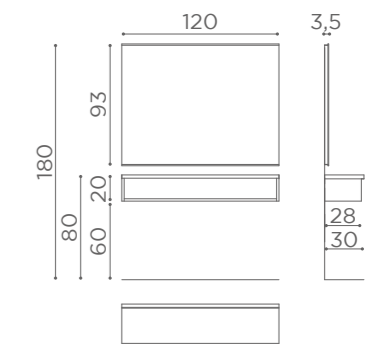

AVAILABLE
IN THE
MATERIALS