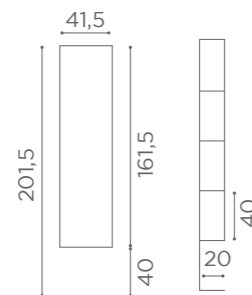

ST/033
€299