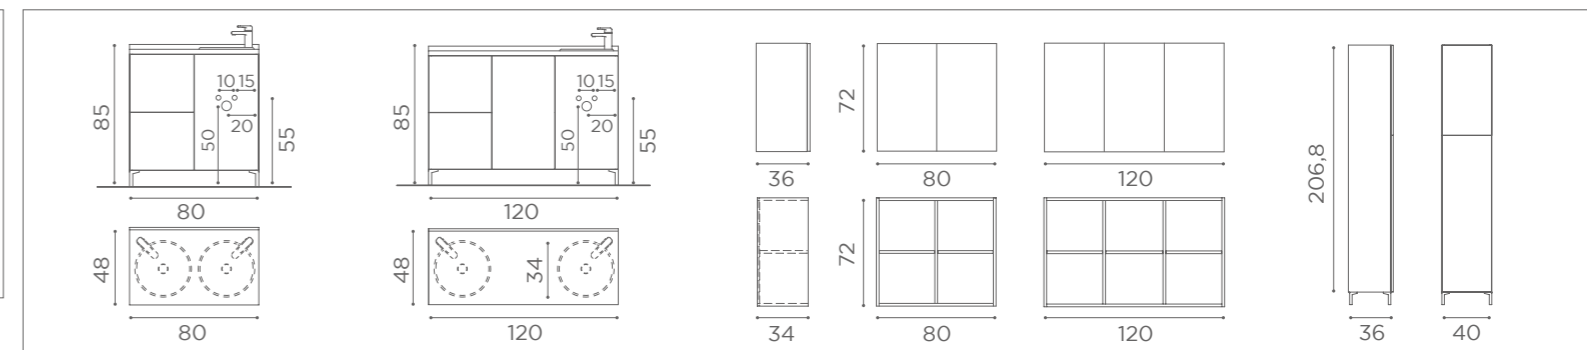

120 CM

WS/040
€1.299

WS/084
€1.689

WS/085
€1.689

WS/037
€679

WS/043
€499

WS/030 WS/031
€789

SERVICE CABINETS