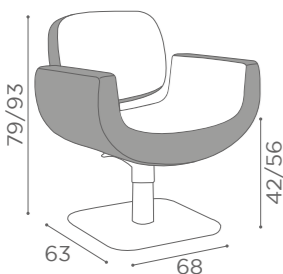

COLOURS A ● B ○

SEE PAGE 21 FOR
RECLINING VERSION

In photo:
Honey L1

CHAIRS NAOMI+

	SWIVEL	PUMP WITH BRAKE		BLACK PUMP WITH BRAKE
★	CH/170-1 €899	CH/170-4 €1.299	★	CH/170-4N €1.349
R	CH/170-1/R €1.099	CH/170-4/R €1.399	R	CH/170-4/RN €1.449
S	CH/170-1/S €1.099	CH/170-4/S €1.399	S	CH/170-4/SN €1.449