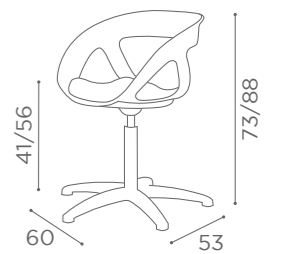

CHAIRS
MARILYN

MB/P8
€499

MB/P9
€629

COLOURS A ○ B ●

In photo:
Mango 53

MANICURE
GLITTER

TRACK MB/C42
€499
See page 32

MB/MT130
€999