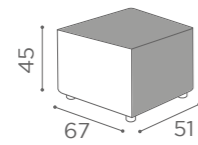

COLOURS A ● BO

In photo:
Vintage White G3
Vintage Brown F5