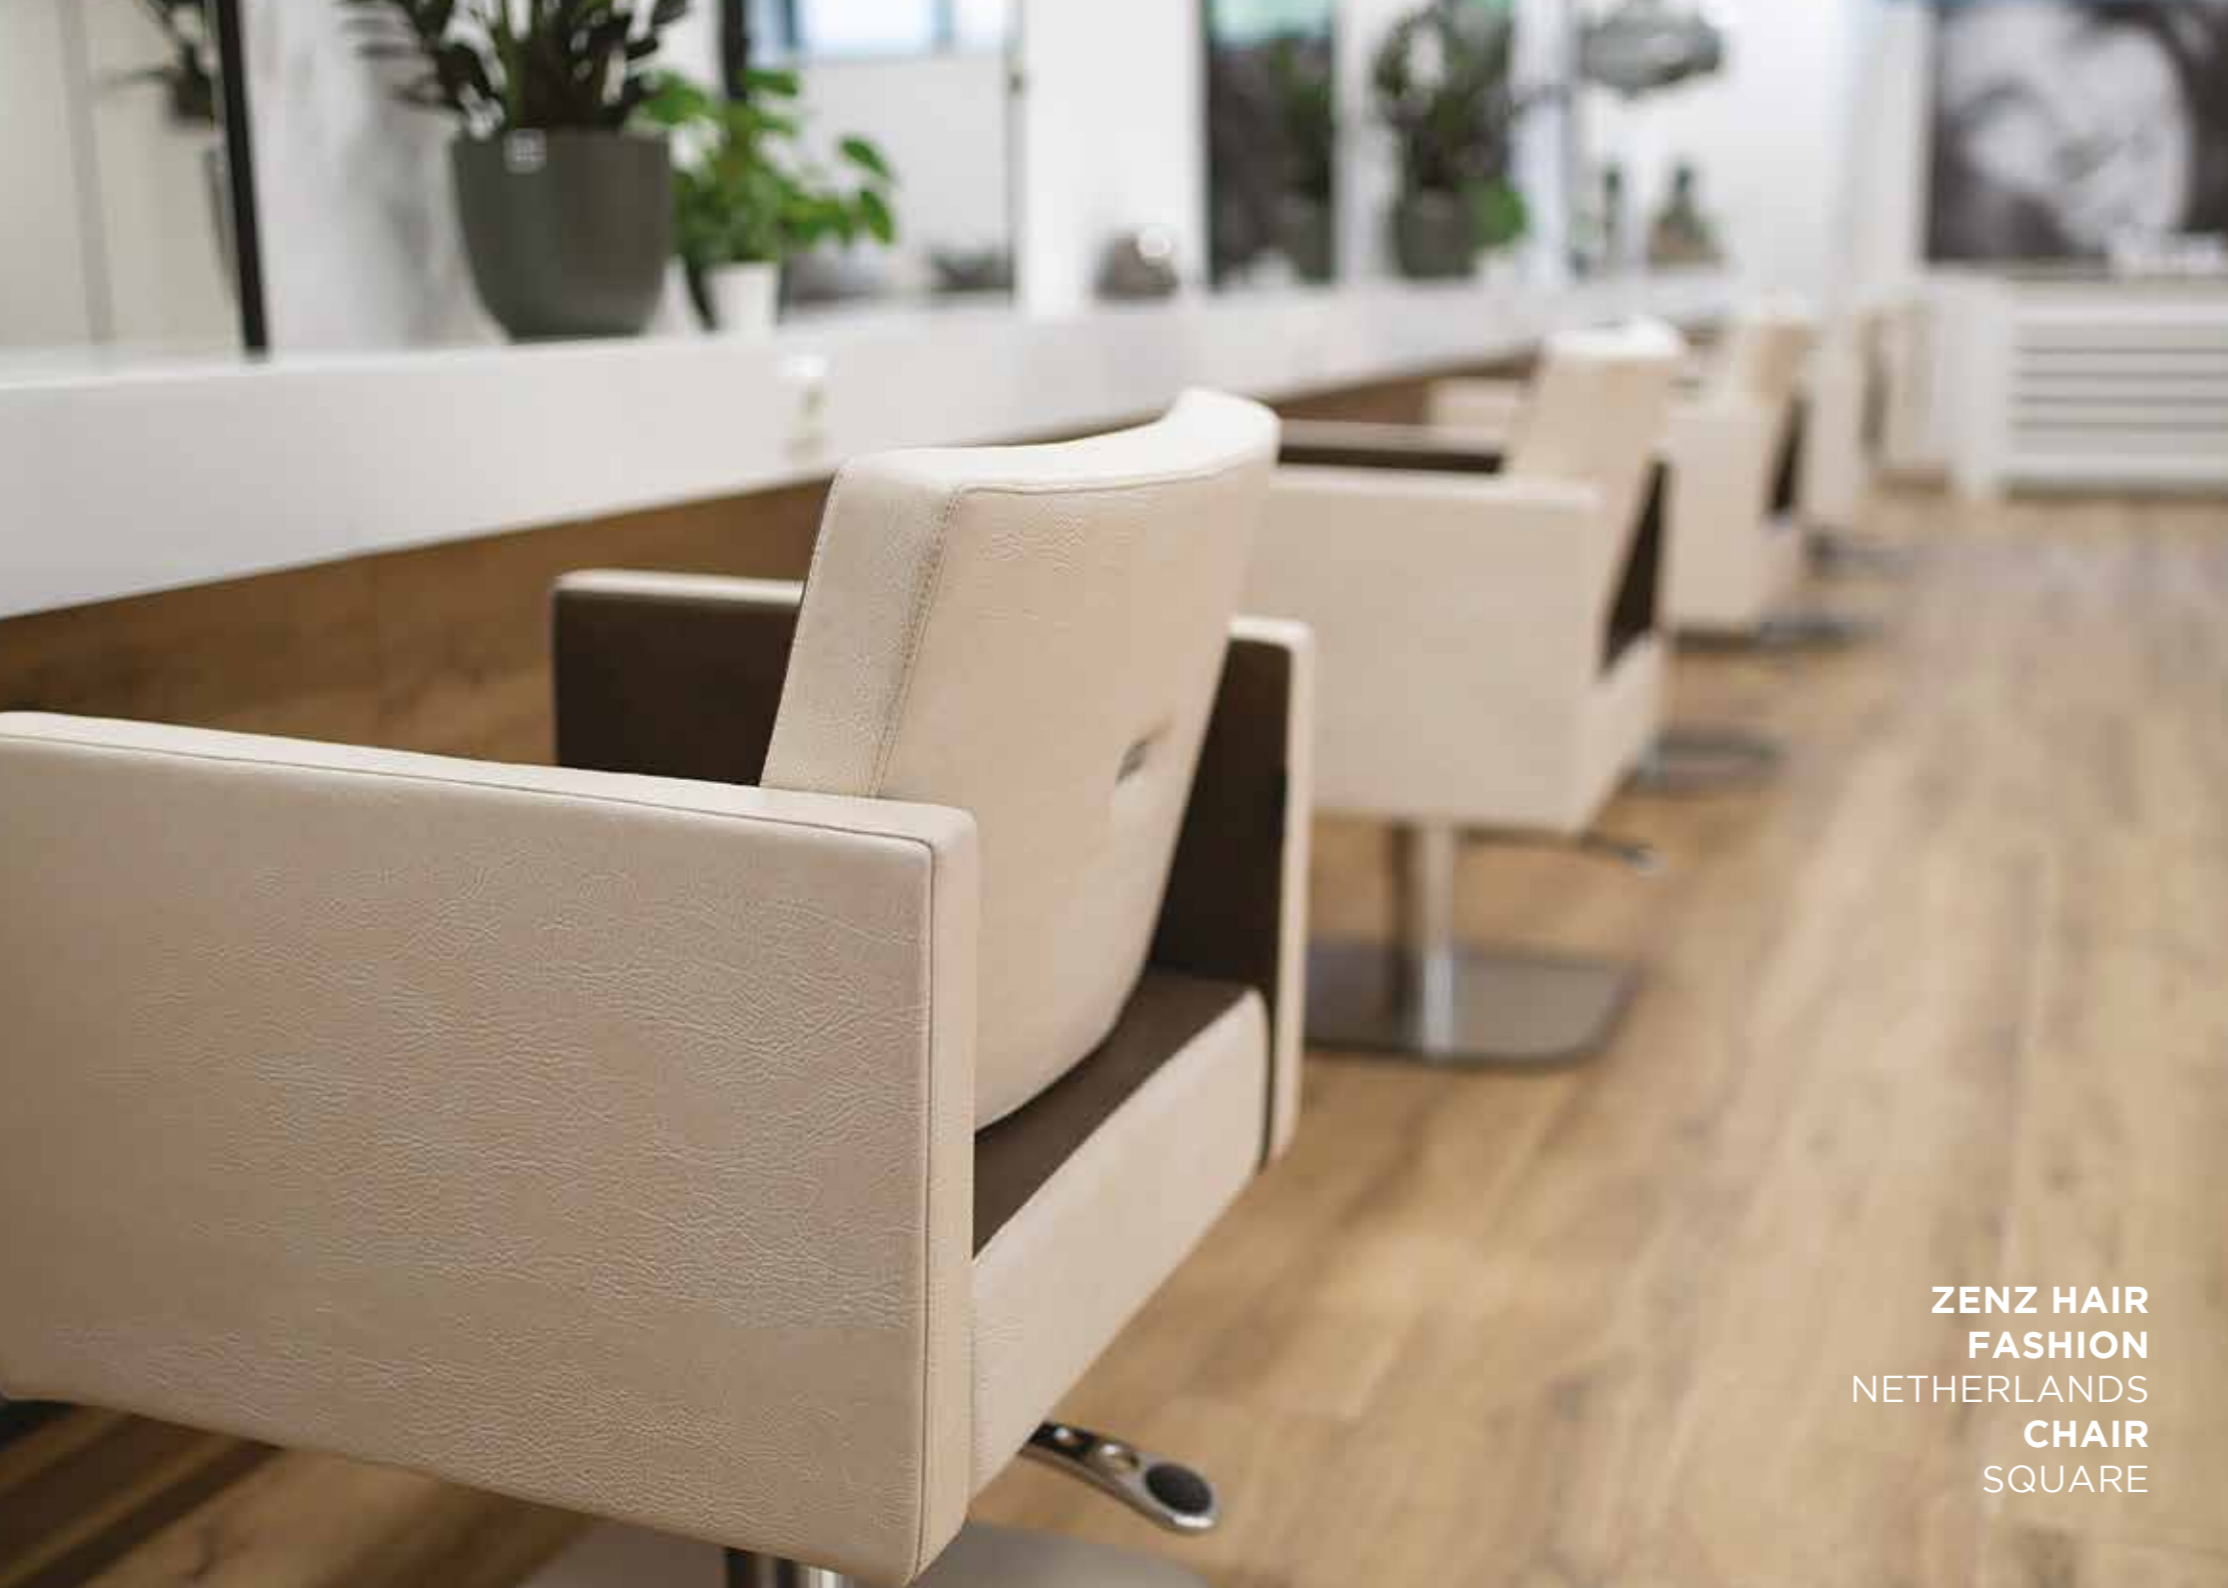

RODEO
MB/S131
€339

DIVINE
MB/S161
€289

A M B I E N C E

PRESENTED BY

Salon Ambience

100% MADE IN ITALY 

ZENZ HAIR
FASHION
NETHERLANDS
CHAIR
SQUARE

**SALON
INK
DUBAI
CHAIR
QUADRO**