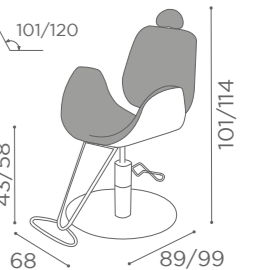

PODO
OASIS

MB/PC200
€2.099

COLOURS A ○ B ●

In photo:
Chocolate Milk K3

CHAIRS
NATALIE

MB/P15
€1.629

COLOURS A ○ B ●

In photo:
Strawberry Milk K4