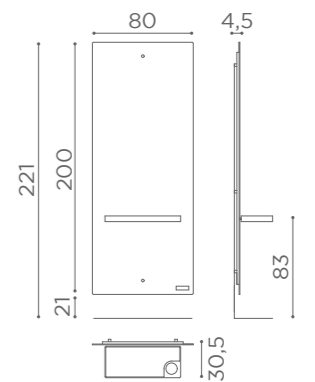

MI/440-07
€1.119