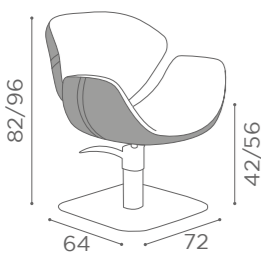

SEE PAGE 21 FOR
RECLINING VERSION

In photo:
A Marine L2
B Gold K6

CHAIRS OLIMPIA

	SWIVEL	PUMP WITH BRAKE		BLACK PUMP WITH BRAKE
★	CH/090-1 €829	CH/090-4 €1.229	★	CH/090-4N €1.279
R	CH/090-1/R €1.029	CH/090-4/R €1.329	R	CH/090-4/RN €1.379
S	CH/090-1/S €1.029	CH/090-4/S €1.329	S	CH/090-4/SN €1.379