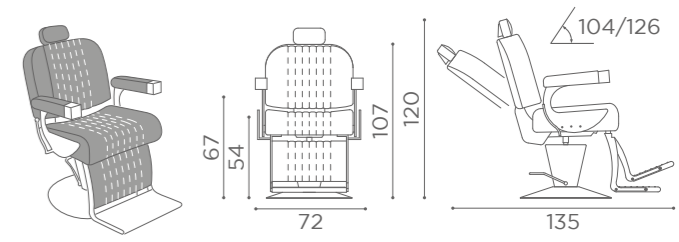

In photo:
Vintage
Brown F5