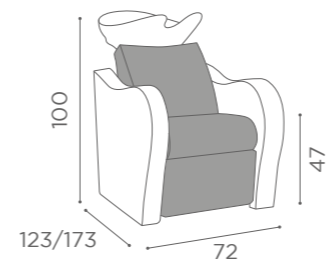

WASH UNITS LUXURY+

FOR LUXURY
AND LUXURY+

COVER ACC/125
€149

LINK ACC/110
€23

97X122X5cm

SEPARÈ ACC/120
€449

In photo:
A Champagne 10
B Black Coffee 59

COLOURS A ● BO