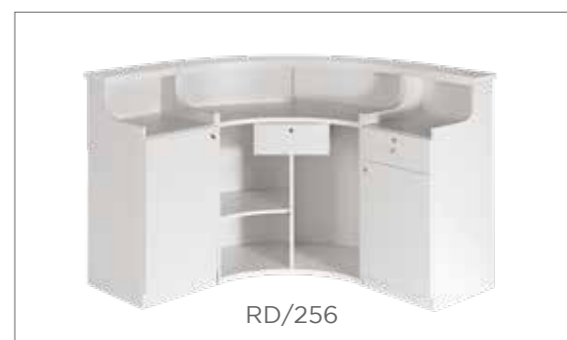

RD/256
€2.849

RD/140
€1.449

RD/142
€2.149

RD/144
€2.149

RD/146
€2.849

RD/256

DESKS
SMART

L60XW30cm
SHELF ACC/085
€299