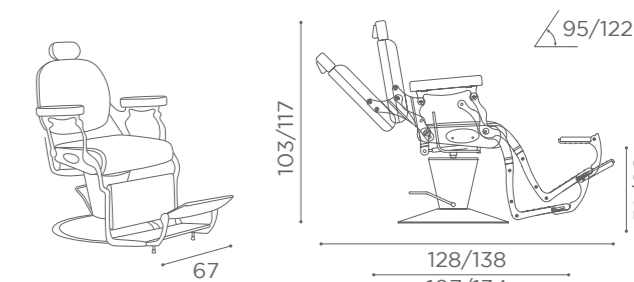

BARBER
PREMIER WHITE

In photo:
Vintage
Ash G4

BARBER
PREMIER BLACK