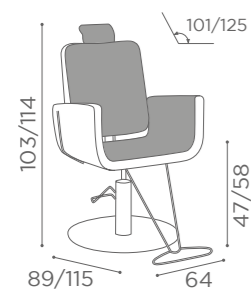

COLOURS A ○ B ●

In photo:
Vintage Grey K1