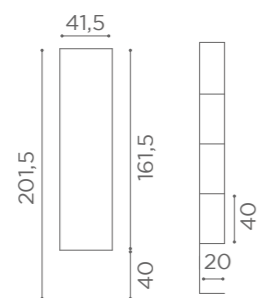

ST/033
€299