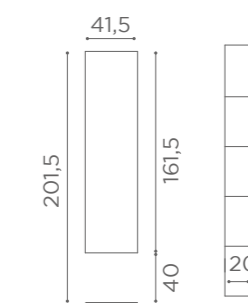

ST/033
€299