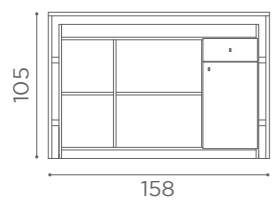

RD/035
€2.379

RD/037
€1.999

L60XW30cm

SHELF ACC/080
€279

In photo:
Champagne 10

DESKS
ROMANCE

RD/280
€1.249

RD/281
€2.199