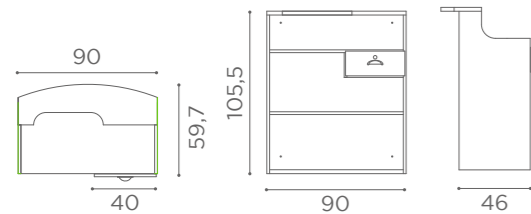

In photo:
Vintage
Black G1