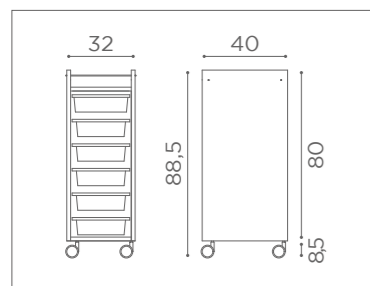

TROLLEYS

GLAM

MATERIALS

HAIRDRYER HOLDER INCLUDED WITH TROLLEYS

STYLE

CANNES WOOD

FRONT AVAILABLE IN THE MATERIALS

CANNES STEEL