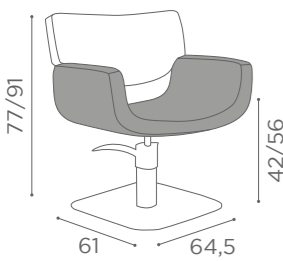

COLOURS A ● B ○

In photo:
Honey L1

CHAIRS QUADRO

	SWIVEL	PUMP WITH BRAKE		BLACK PUMP WITH BRAKE
★	SH/790-1 €679	SH/790-4 €1.079	★	SH/790-4N €1.129
R	SH/790-1/R €879	SH/790-4/R €1.179	R	SH/790-4/RN €1.229
S	SH/790-1/S €879	SH/790-4/S €1.179	S	SH/790-4/SN €1.229