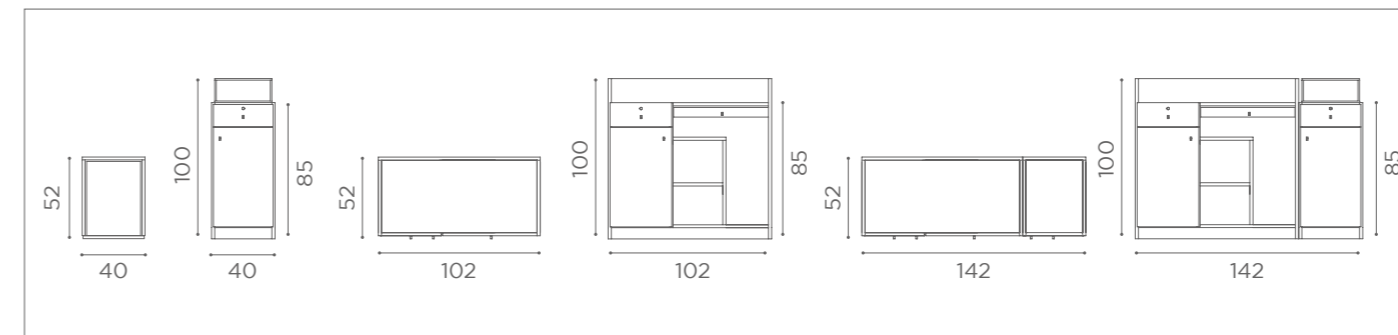

RECEPTION
NIRVANA

RECEPTION
NIRVANA

MB/RD021