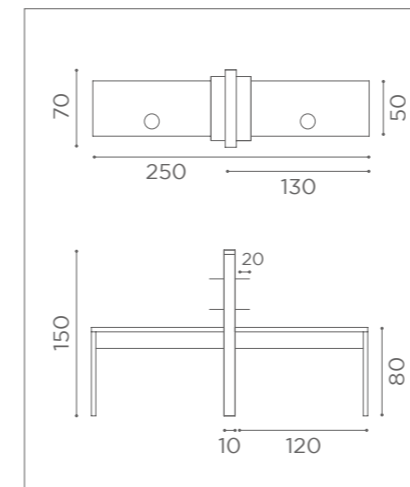

MB/MT122
€1.999