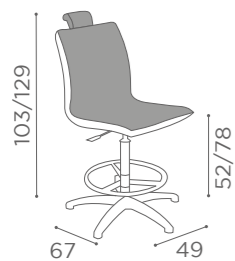

CHAIRS
MARILYN

MB/P8
€499

MB/P9
€629

COLOURS A ○ B ●

In photo:
Mango 53

MANICURE
GLITTER

TRACK MB/C42
€499
See page 32

MB/MT130
€999