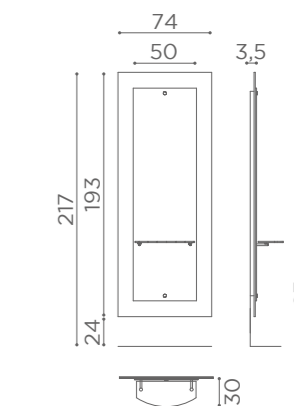

MI/050-01
€939