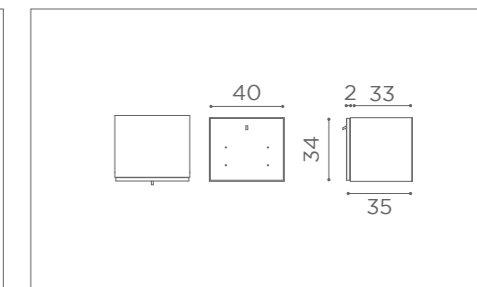

TROLLEYS

GLAM

MATERIALS

HAIRDRYER HOLDER INCLUDED WITH TROLLEYS

STYLE

CANNES WOOD

FRONT AVAILABLE IN THE MATERIALS

CANNES STEEL