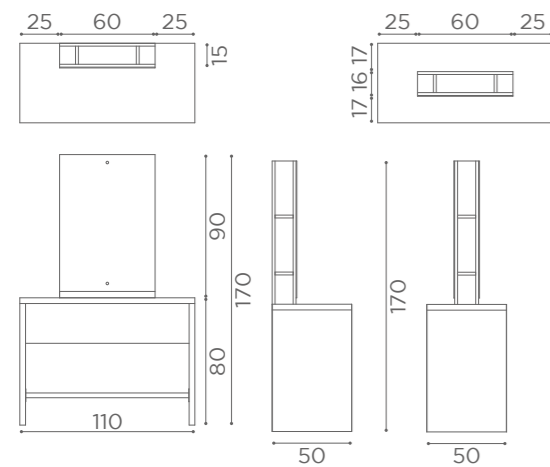

MIRRORS
BROOKLYN

MIRRORS
BROOKLYN