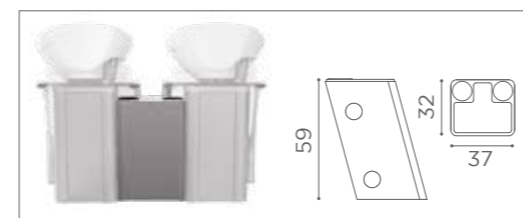

In photo:
A Vintage Black G1
B Vintage Tan G2
C Vintage 01

WASH UNITS DREAMWASH

LINK
SH/881
€329

	SH/222/B €1.629
	SH/222/N €1.729

COLOURS A ● B ○

In photo:
Chocolate Milk K3

LINK
BLACK WU/L251
SILVER WU/L252
RED WU/L253
€329