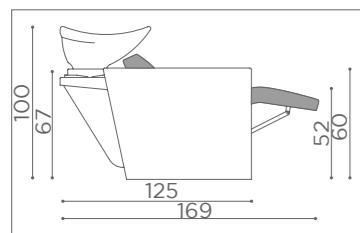

In photo:
Vintage Ice K8