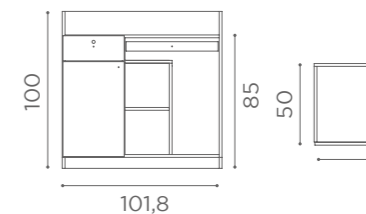

DESKS
MILLENNIUM

L60XW30cm

In photo:
Champagne 10

DESKS
ROMANCE

L60XW30cm