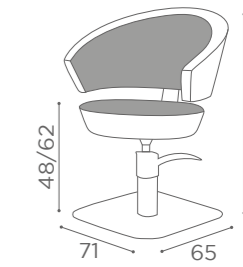

COLOURS A ● B ○

SEE PAGE 21 FOR
RECLINING VERSION

In photo:
A Vintage Blue K2
B Vintage White G3

CHAIRS FLUTE

	SWIVEL	PUMP WITH BRAKE		BLACK PUMP WITH BRAKE
★	SH/310-1 €849	SH/310-4 €1.249	★	SH/310-4N €1.299
R	SH/310-1/R €1.049	SH/310-4/R €1.349	R	SH/310-4/RN €1.399
S	SH/310-1/S €1.049	SH/310-4/S €1.349	S	SH/310-4/SN €1.399