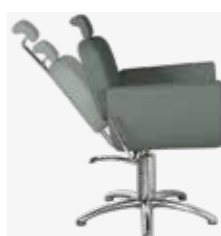

NAOMI ^{102/129}

★	R S	★
CH/181-4 €1.499	CH/181-4/R €1.599	CH/181-44 €1.699
	CH/181-4/S €1.599	

NAOMI+ ^{102/129}

★	R S	★
CH/171-4 €1.549	CH/171-4/R €1.649	CH/171-44 €1.749
	CH/171-4/S €1.649	

-44

CHAIRS RECLINING