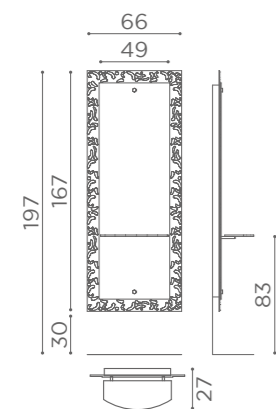

MI/030/N-02
€869

MI/030/B-01
€869