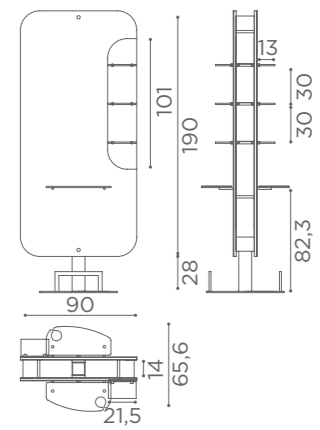

MIRRORS
NEW YORK

In photo:
Honey L1

MIRRORS
NEW YORK

In photo:
Honey L1