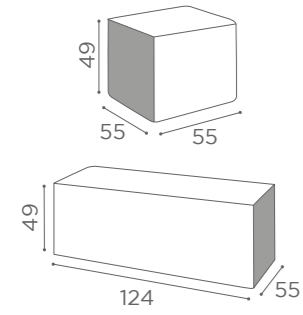

COLOURS A ○ B ●

In photo:
Milk 61
Strawberry
Milk K4