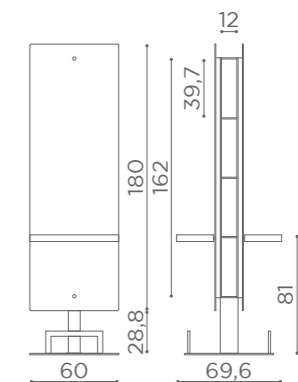

MIRRORS
LUNAR

SERVER

MIRRORS
LUNAR