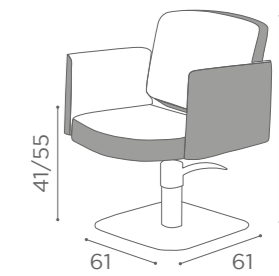

COLOURS A ● B ○

In photo:
A Bordeaux H8
B Milk 61

CHAIRS JULIA

	SWIVEL	PUMP WITH BRAKE		BLACK PUMP WITH BRAKE
★	CH/160-1 €779	CH/160-4 €1.179	★	CH/160-4N €1.229
R	CH/160-1/R €979	CH/160-4/R €1.279	R	CH/160-4/RN €1.329
S	CH/160-1/S €979	CH/160-4/S €1.279	S	CH/160-4/SN €1.329