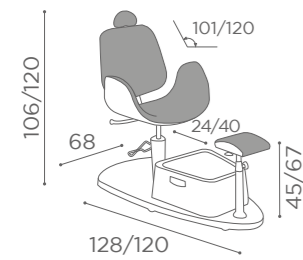

MB/PC200
€2.099

COLOURS A ○ B ●

In photo:
Chocolate Milk K3