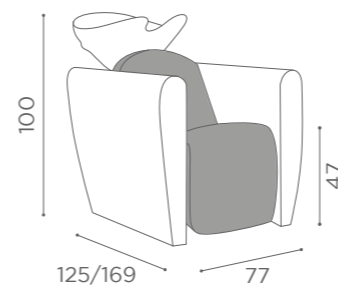

COLOURS A ● BO