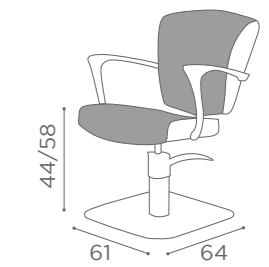

COLOURS A ● B ○

In photo:
Honey L1

CHAIRS QUADRO

	SWIVEL	PUMP WITH BRAKE		BLACK PUMP WITH BRAKE
★	SH/790-1 €679	SH/790-4 €1.079	★	SH/790-4N €1.129
R	SH/790-1/R €879	SH/790-4/R €1.179	R	SH/790-4/RN €1.229
S	SH/790-1/S €879	SH/790-4/S €1.179	S	SH/790-4/SN €1.229

COLOURS A ● B ○

In photo:
Vintage Ash G4
Vintage White G3

CHAIRS MAYA

	SWIVEL	PUMP WITH BRAKE		BLACK PUMP WITH BRAKE
★	SH/410-1 €799	SH/410-4 €1.199	★	SH/410-4N €1.249
R	SH/410-1/R €999	SH/410-4/R €1.299	R	SH/410-4/RN €1.349
S	SH/410-1/S €999	SH/410-4/S €1.299	S	SH/410-4/SN €1.349