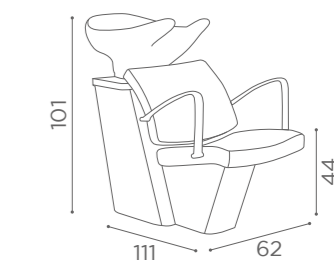

In photo:
Vintage Black G1
Vintage Grey K1
Bordeaux H8

DESKS
FORM

L60XW30cm
SHELF ACC/085
€299

In photo:
Gold K6

DESKS
FORM

RD/250
€1.449

RD/252
€2.149

RD/254
€2.149